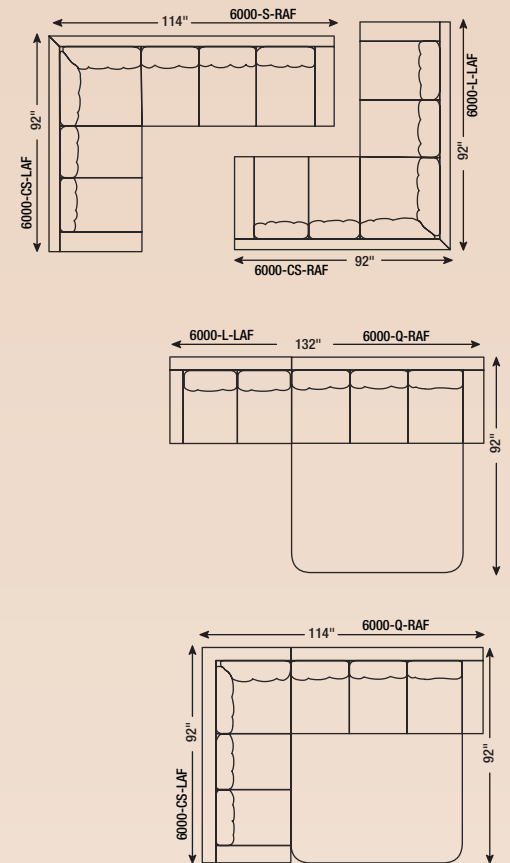

arms

backs

Multi-Pillow back not available on Chair.

cushions

All cushions are Millennium Cushion Standard.

skirt/base

independent units available

sectional units available

suggested groupings

Sectional connectors do not come standard, but are available on any style for an upcharge.

Dimensions may vary slightly and are based on the sock arm as standard.

All Pieces:
Inside Seat Height: 20"
Inside Seat Depth: 21"
Arm Height: 24"