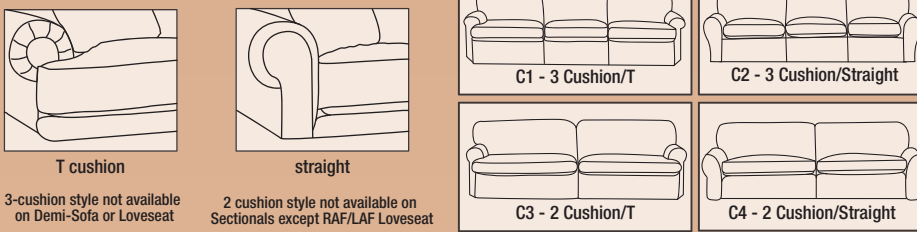

arms

backs

Multi-Pillow back not available on Chair.

cushions

All cushions are Millennium Cushion Standard.

skirt/base

independent units available

sectional units available

suggested groupings

Sectional connectors do not come standard, but are available on any style for an upcharge.

Dimensions may vary slightly and are based on the sock arm as standard.

All Pieces:
Inside Seat Height: 20"
Inside Seat Depth: 21"
Arm Height: 24"