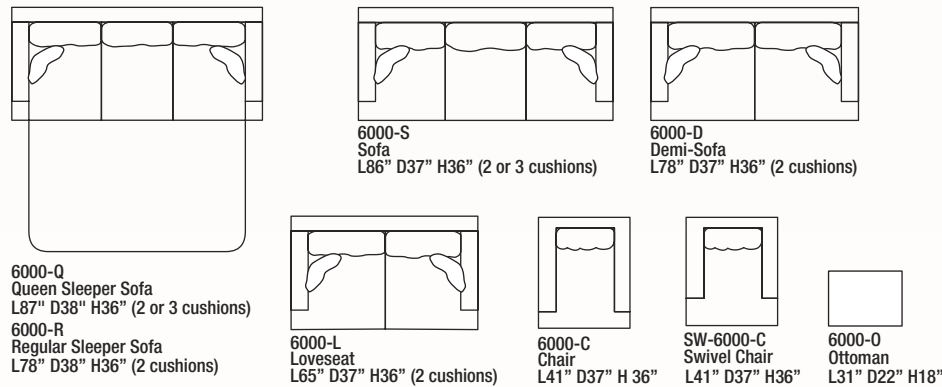

arms

backs

Multi-Pillow back not available on Chair.

cushions

All cushions are Millennium Cushion Standard.

skirt/base

independent units available

sectional units available

suggested groupings

Sectional connectors do not come standard, but are available on any style for an upcharge.

Dimensions may vary slightly and are based on the sock arm as standard.

All Pieces:
Inside Seat Height: 20"
Inside Seat Depth: 21"
Arm Height: 24"