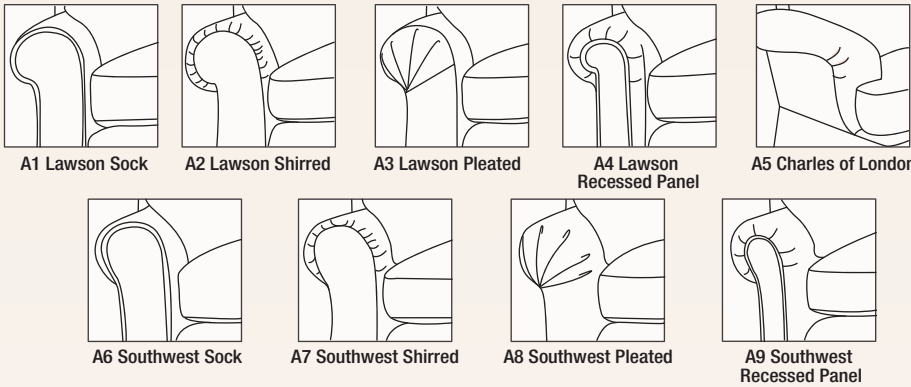

Switch it out.

Change it up.

Design it now.

The Choice is Yours.

6000 SERIES | Options

Leave it to us, so you can relax.

MILES TALBOTT

6000 SERIES | Options

arms

backs

Multi-Pillow back not available on Chair.

cushions

All cushions are Millennium Cushion Standard.

skirt/base

independent units available

sectional units available

suggested groupings

Sectional connectors do not come standard, but are available on any style for an upcharge.

Dimensions may vary slightly and are based on the sock arm as standard.

All Pieces:
Inside Seat Height: 20"
Inside Seat Depth: 21"
Arm Height: 24"