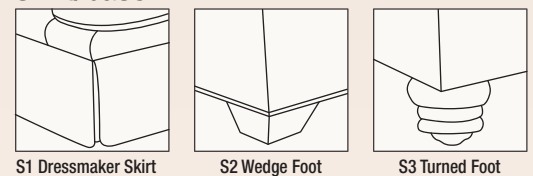

arms

backs

Multi-Pillow back not available on Chair.

cushions

All cushions are Millennium Cushion Standard.

skirt/base

independent units available

sectional units available

suggested groupings

Sectional connectors do not come standard, but are available on any style for an upcharge.

Dimensions may vary slightly and are based on the sock arm as standard.

All Pieces:
Inside Seat Height: 20"
Inside Seat Depth: 21"
Arm Height: 24"