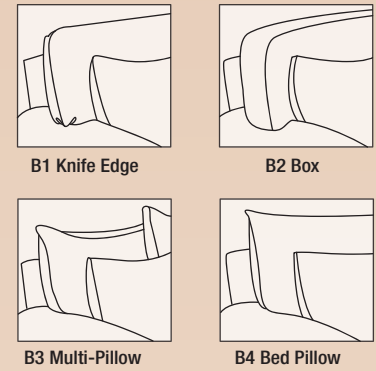

Switch it out.

Change it up.

Design it now.

The Choice is Yours.

6000 SERIES | Options

Leave it to us, so you can relax.

MILES TALBOTT

6000 SERIES | Options

arms

backs

Multi-Pillow back not available on Chair.

cushions

All cushions are Millennium Cushion Standard.

skirt/base

independent units available

sectional units available

suggested groupings

Sectional connectors do not come standard, but are available on any style for an upcharge.

Dimensions may vary slightly and are based on the sock arm as standard.

All Pieces:
Inside Seat Height: 20"
Inside Seat Depth: 21"
Arm Height: 24"