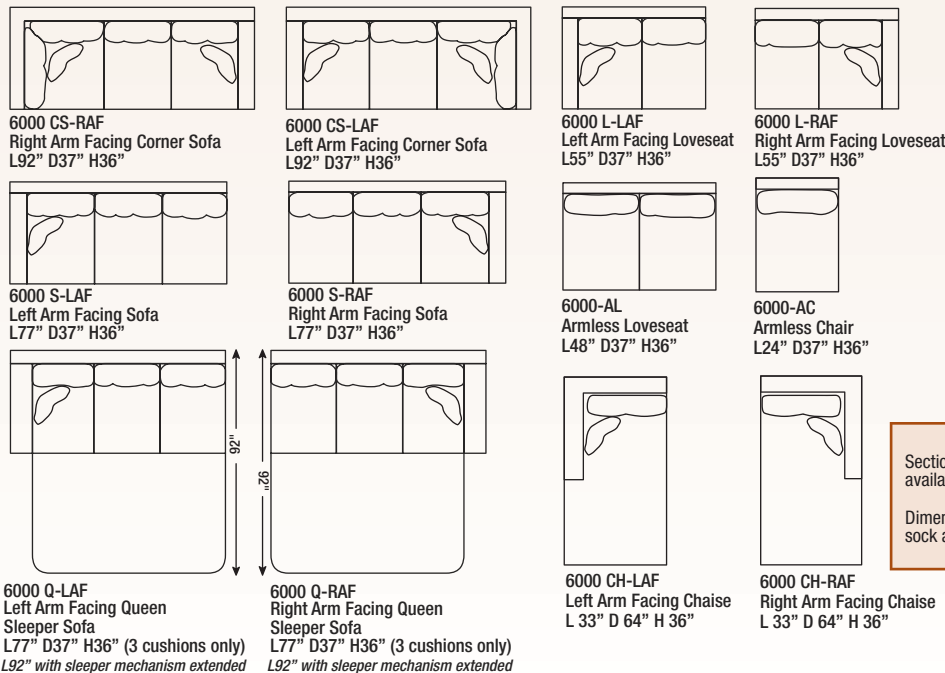

arms

backs

Multi-Pillow back not available on Chair.

cushions

All cushions are Millennium Cushion Standard.

skirt/base

independent units available

sectional units available

suggested groupings

Sectional connectors do not come standard, but are available on any style for an upcharge.

Dimensions may vary slightly and are based on the sock arm as standard.

All Pieces:
Inside Seat Height: 20"
Inside Seat Depth: 21"
Arm Height: 24"