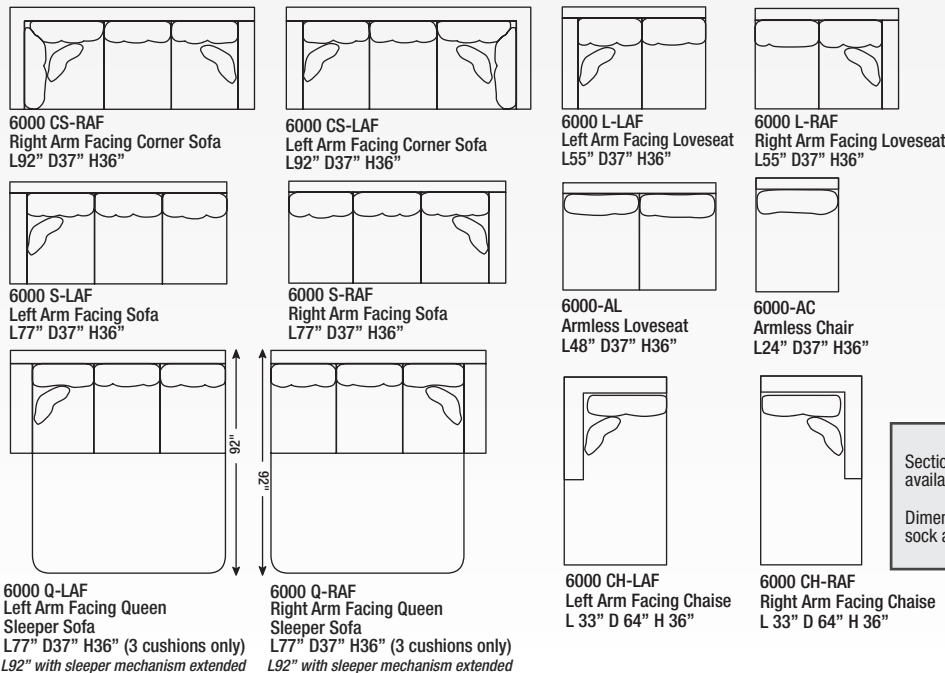

arms

backs

Multi-Pillow back not available on Chair.

cushions

All cushions are Millennium Cushion Standard.

skirt/base

independent units available

sectional units available

suggested groupings

Sectional connectors do not come standard, but are available on any style for an upcharge.

Dimensions may vary slightly and are based on the sock arm as standard.

All Pieces:
Inside Seat Height: 20"
Inside Seat Depth: 21"
Arm Height: 24"