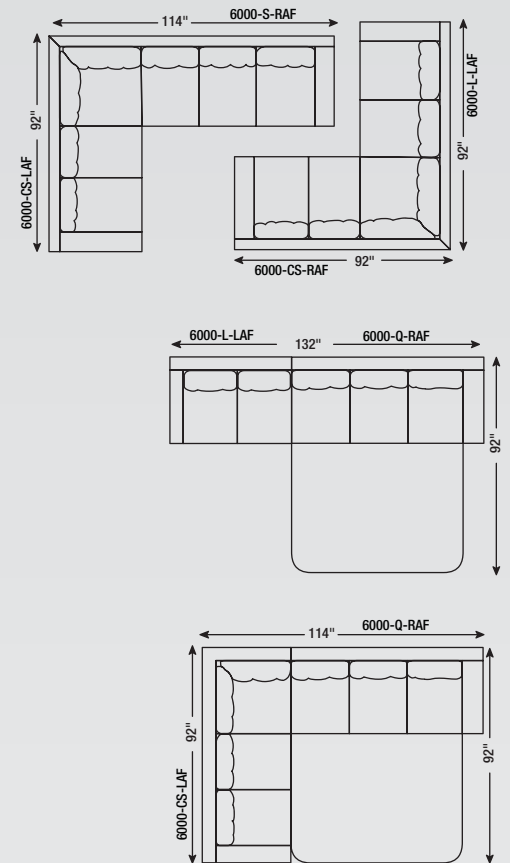

arms

backs

Multi-Pillow back not available on Chair.

cushions

All cushions are Millennium Cushion Standard.

skirt/base

independent units available

sectional units available

suggested groupings

Sectional connectors do not come standard, but are available on any style for an upcharge.

Dimensions may vary slightly and are based on the sock arm as standard.

All Pieces:
Inside Seat Height: 20"
Inside Seat Depth: 21"
Arm Height: 24"