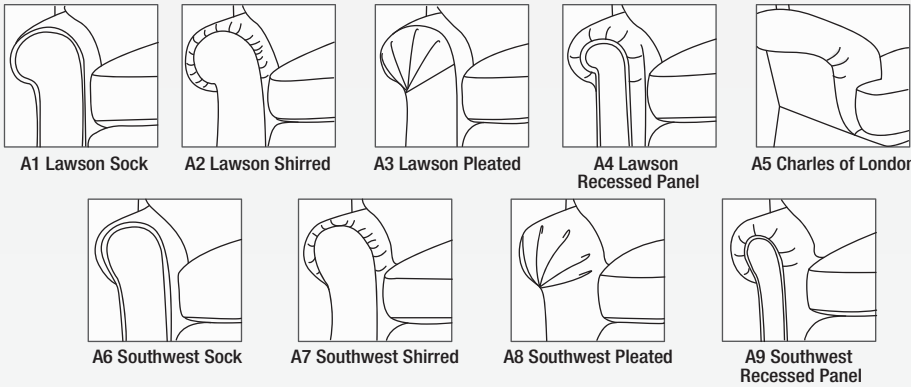

Switch it out.

Change it up.

Design it now.

The Choice is Yours.

6000 SERIES | Options

Leave it to us, so you can relax.

MILES TALBOTT

6000 SERIES | Options

arms

backs

Multi-Pillow back not available on Chair.

cushions

All cushions are Millennium Cushion Standard.

skirt/base

independent units available

sectional units available

suggested groupings

Sectional connectors do not come standard, but are available on any style for an upcharge.

Dimensions may vary slightly and are based on the sock arm as standard.

All Pieces:
Inside Seat Height: 20"
Inside Seat Depth: 21"
Arm Height: 24"