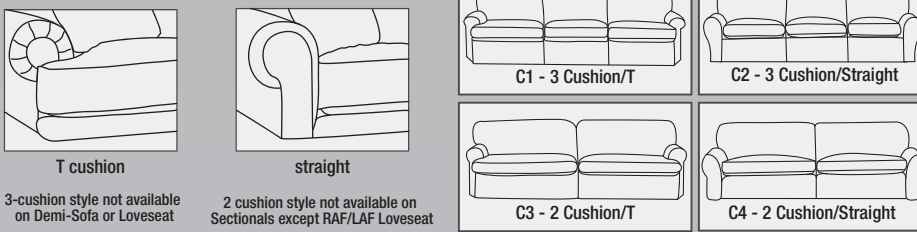

arms

backs

Multi-Pillow back not available on Chair.

cushions

All cushions are Millennium Cushion Standard.

skirt/base

independent units available

sectional units available

suggested groupings

Sectional connectors do not come standard, but are available on any style for an upcharge.

Dimensions may vary slightly and are based on the sock arm as standard.

All Pieces:
Inside Seat Height: 20"
Inside Seat Depth: 21"
Arm Height: 24"