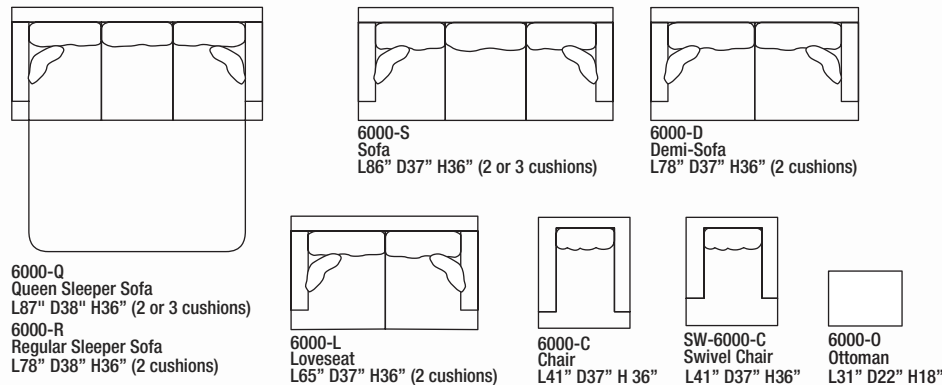

arms

backs

Multi-Pillow back not available on Chair.

cushions

All cushions are Millennium Cushion Standard.

skirt/base

independent units available

sectional units available

suggested groupings

Sectional connectors do not come standard, but are available on any style for an upcharge.

Dimensions may vary slightly and are based on the sock arm as standard.

All Pieces:
Inside Seat Height: 20"
Inside Seat Depth: 21"
Arm Height: 24"