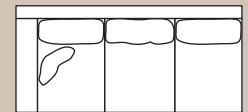

JR-9050-S-LAF
Left Arm Facing Sofa
L80" D37" H36"