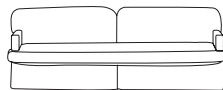

## ARM STYLE

**JR-A1 Track Arm**  
(with T-Cushions)

**JR-A2 Track Arm**  
(with Straight Cushions)

**JR-A3 Sloped Arm**  
(with Straight Cushions)

*NOTE: Sloped Arm is only available with Straight Cushion.*

## BASE STYLE

*\*Requires Finish*

**JR-S1**  
Dressmaker Skirt

**JR-S2**  
Straight Leg\*

**JR-S3**  
Tapered Leg\*

**JR-S4**  
Metal Leg

## CUSHION STYLE

**C1 & C3**  
T-Front Cushion

**C2 & C4**  
Straight Front Cushion

**JR-C1** Three Cushion  
T-Front

**JR-C2** Three Cushion  
Straight Front

**JR-C3** Two Cushion  
T-Front

**JR-C4** Two Cushion  
Straight Front

**C5\***  
Bench Seat T-Front

**C6\***  
Bench Seat Straight Front

**JR-C5** One Cushion\*  
Bench Seat  
T-Front

**JR-C6** One Cushion\*  
Bench Seat  
Straight Front

*\*These options are only available on sofas and loveseats and come standard with 2 back cushions*