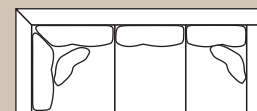

JR-9050-CS-RAF
Right Arm Facing Corner Sofa
L92" D37" H36"