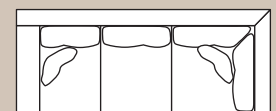

JR-9050-CS-LAF
Left Arm Facing Corner Sofa
L92" D37" H36"

Sectional connectors do not come standard, but are available on any style for an upcharge.

Extra Firm Foam Core Backs and Seats are available at an up-charge. Please contact factory for more information.

All Pieces:
Inside Seat Height: 21"
Inside Seat Depth: 22"
Arm Height: 24"

JOE RUGGIERO
COLLECTION®

Leave it to us, so you can relax.

MILES TALBOTT